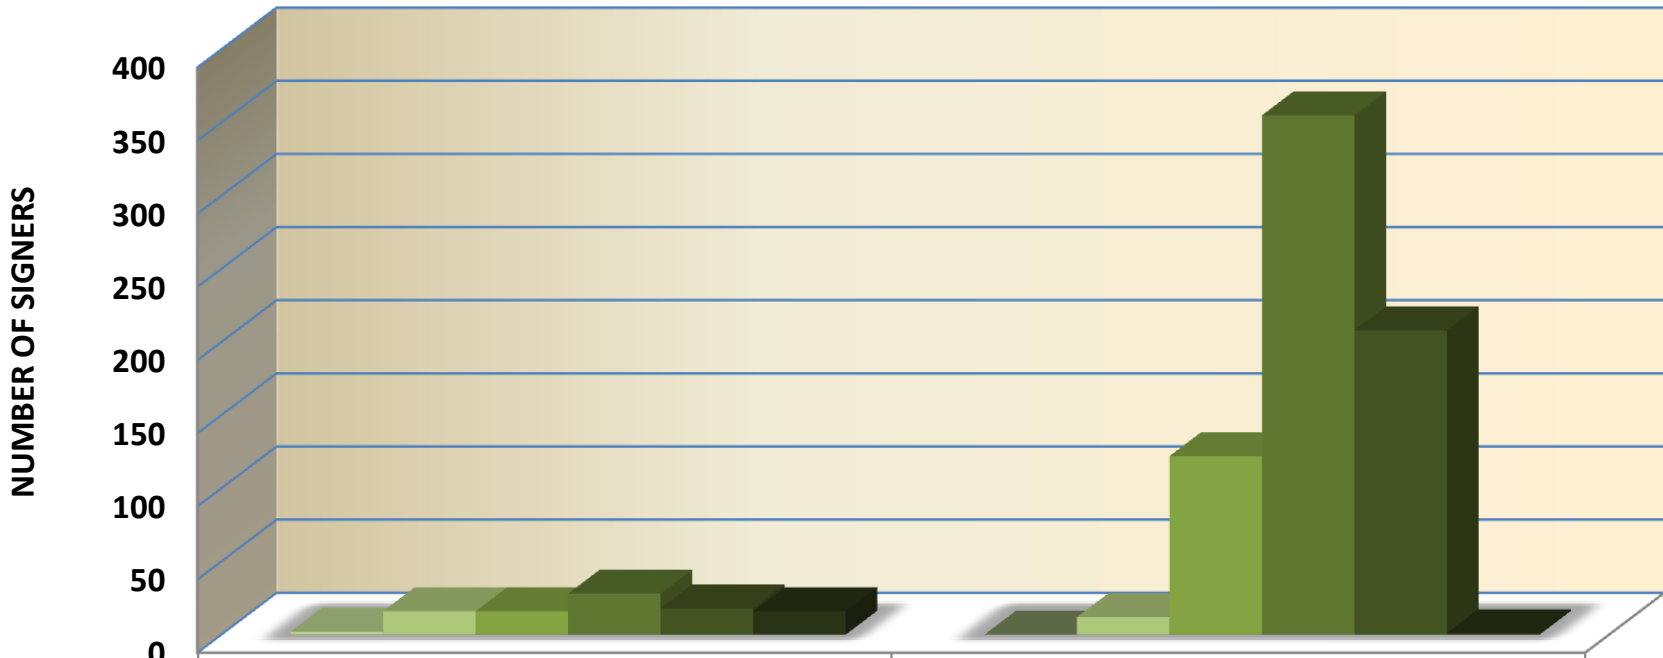

## List Comparison of Retired U.S. Army Generals

	<b>Palm Center/Shalikashvili List - Oppose Current Law</b>	<b>Flag &amp; General Officers for the Military List - Support Current Law</b>
1960s	2 (2.0%)	0 (0%)
1970s	16 (16.7%)	12 (1.7%)
1980s	16 (16.7%)	122 (17.5%)
1990s	28 (29.2%)	355 (50.9%)
2000s	18 (18.7%)	208 (29.8%)
DOR-N/A	16 (16.7%)	1 (0.1%)

Dates of Retirement  
by Decade